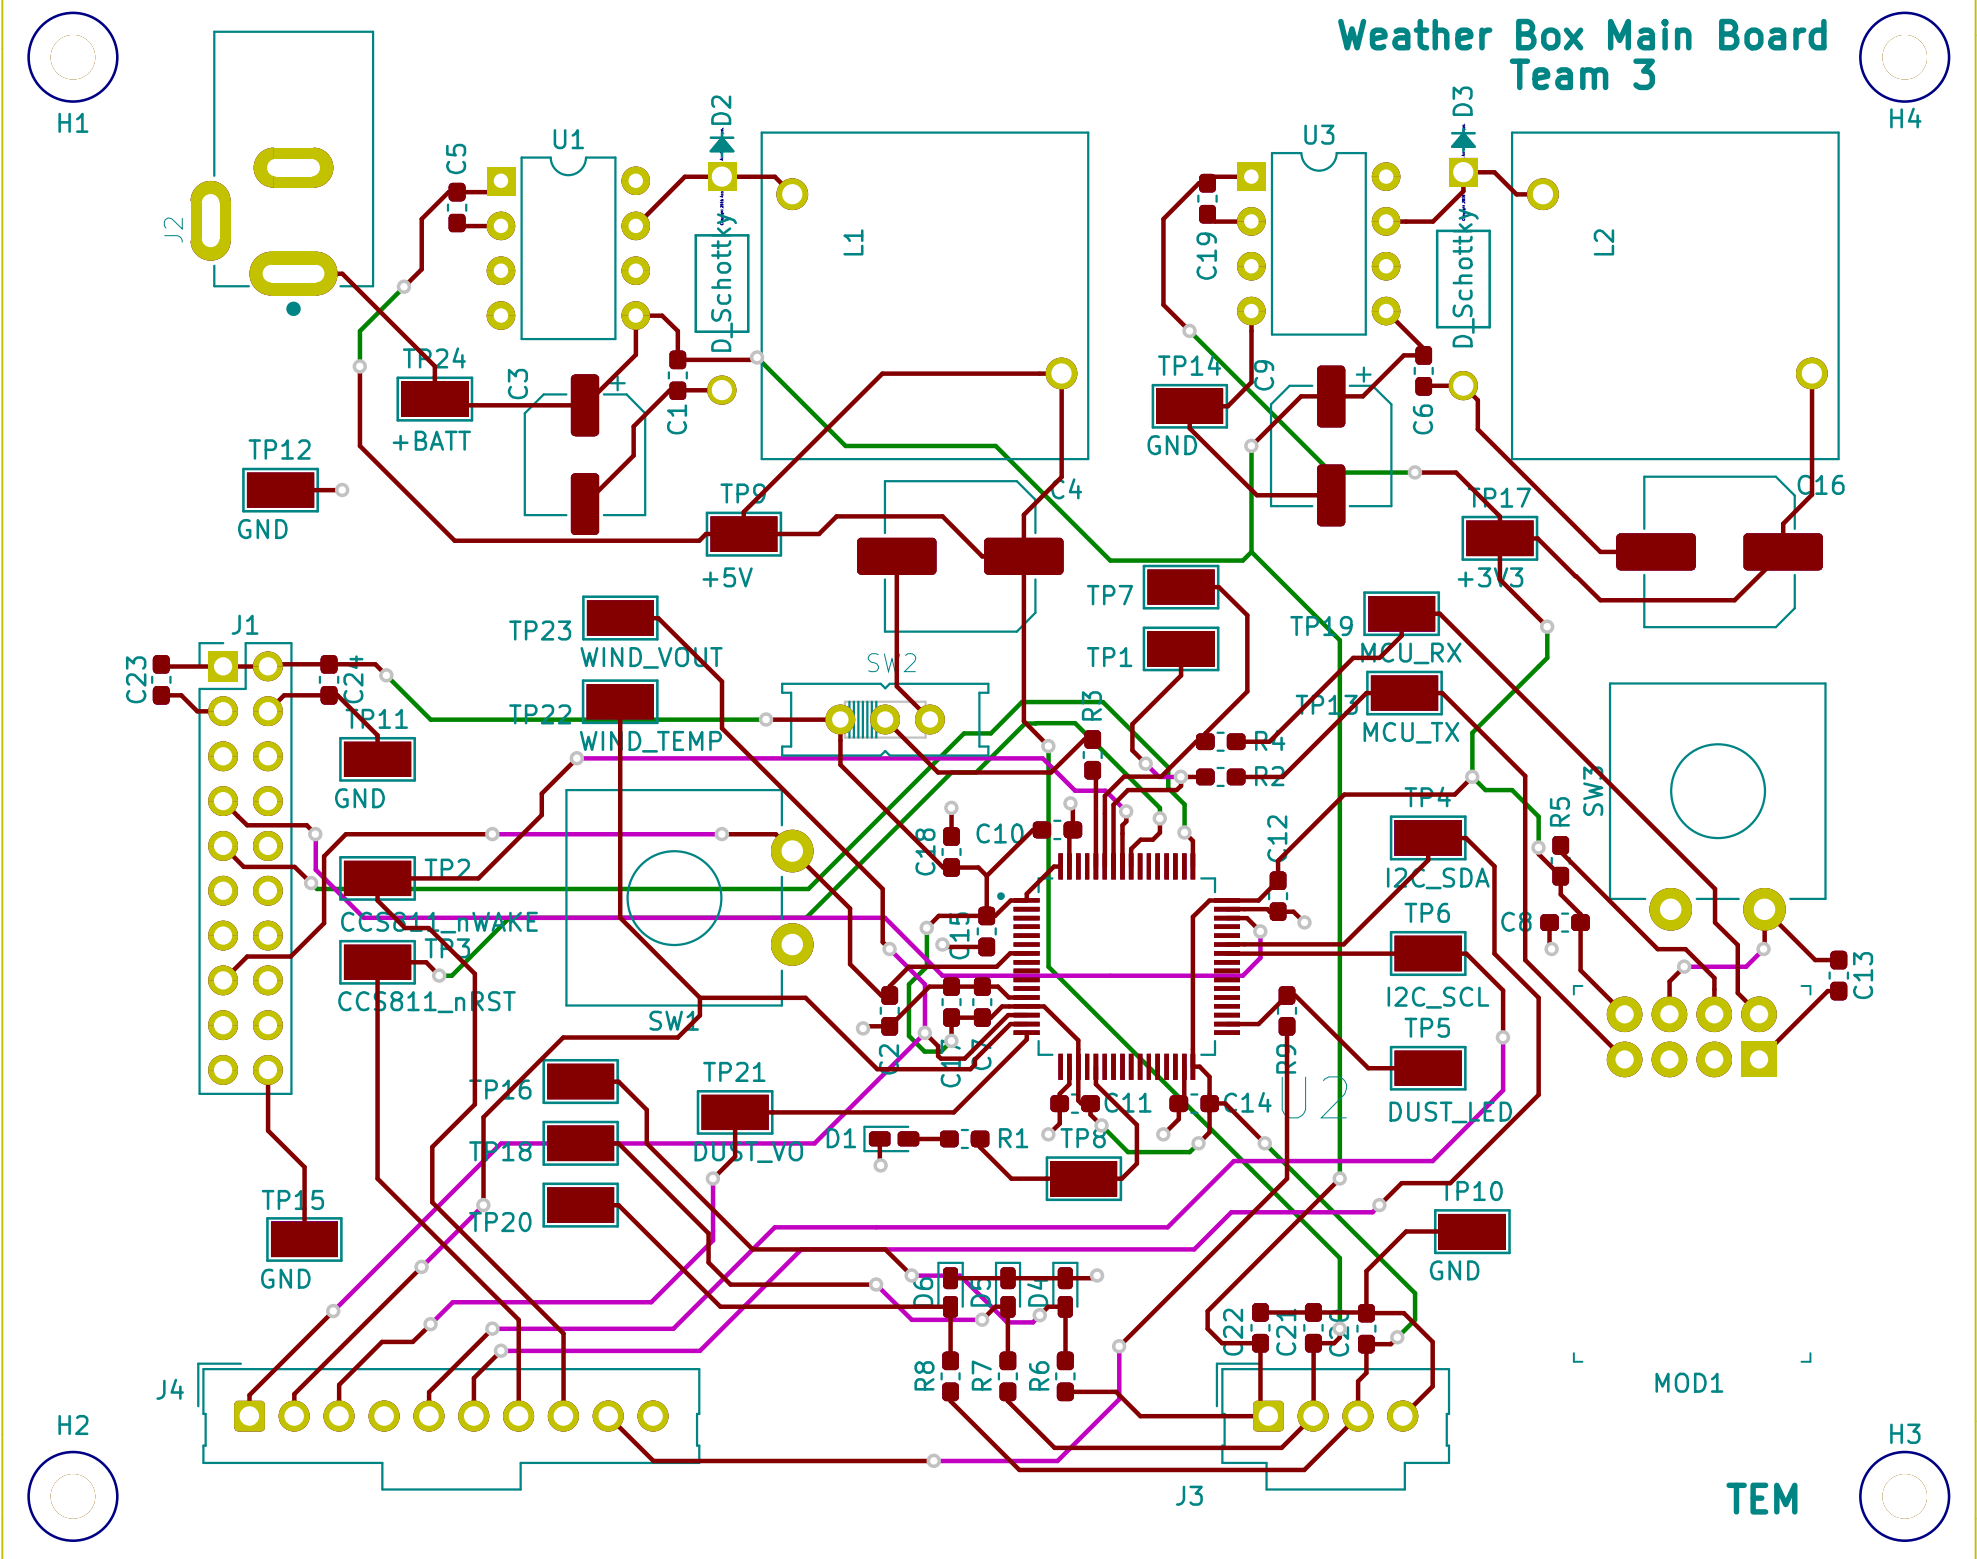

# Weather Box Main Board Team 3

H1

H4

H2

H3

TEM

MOD1