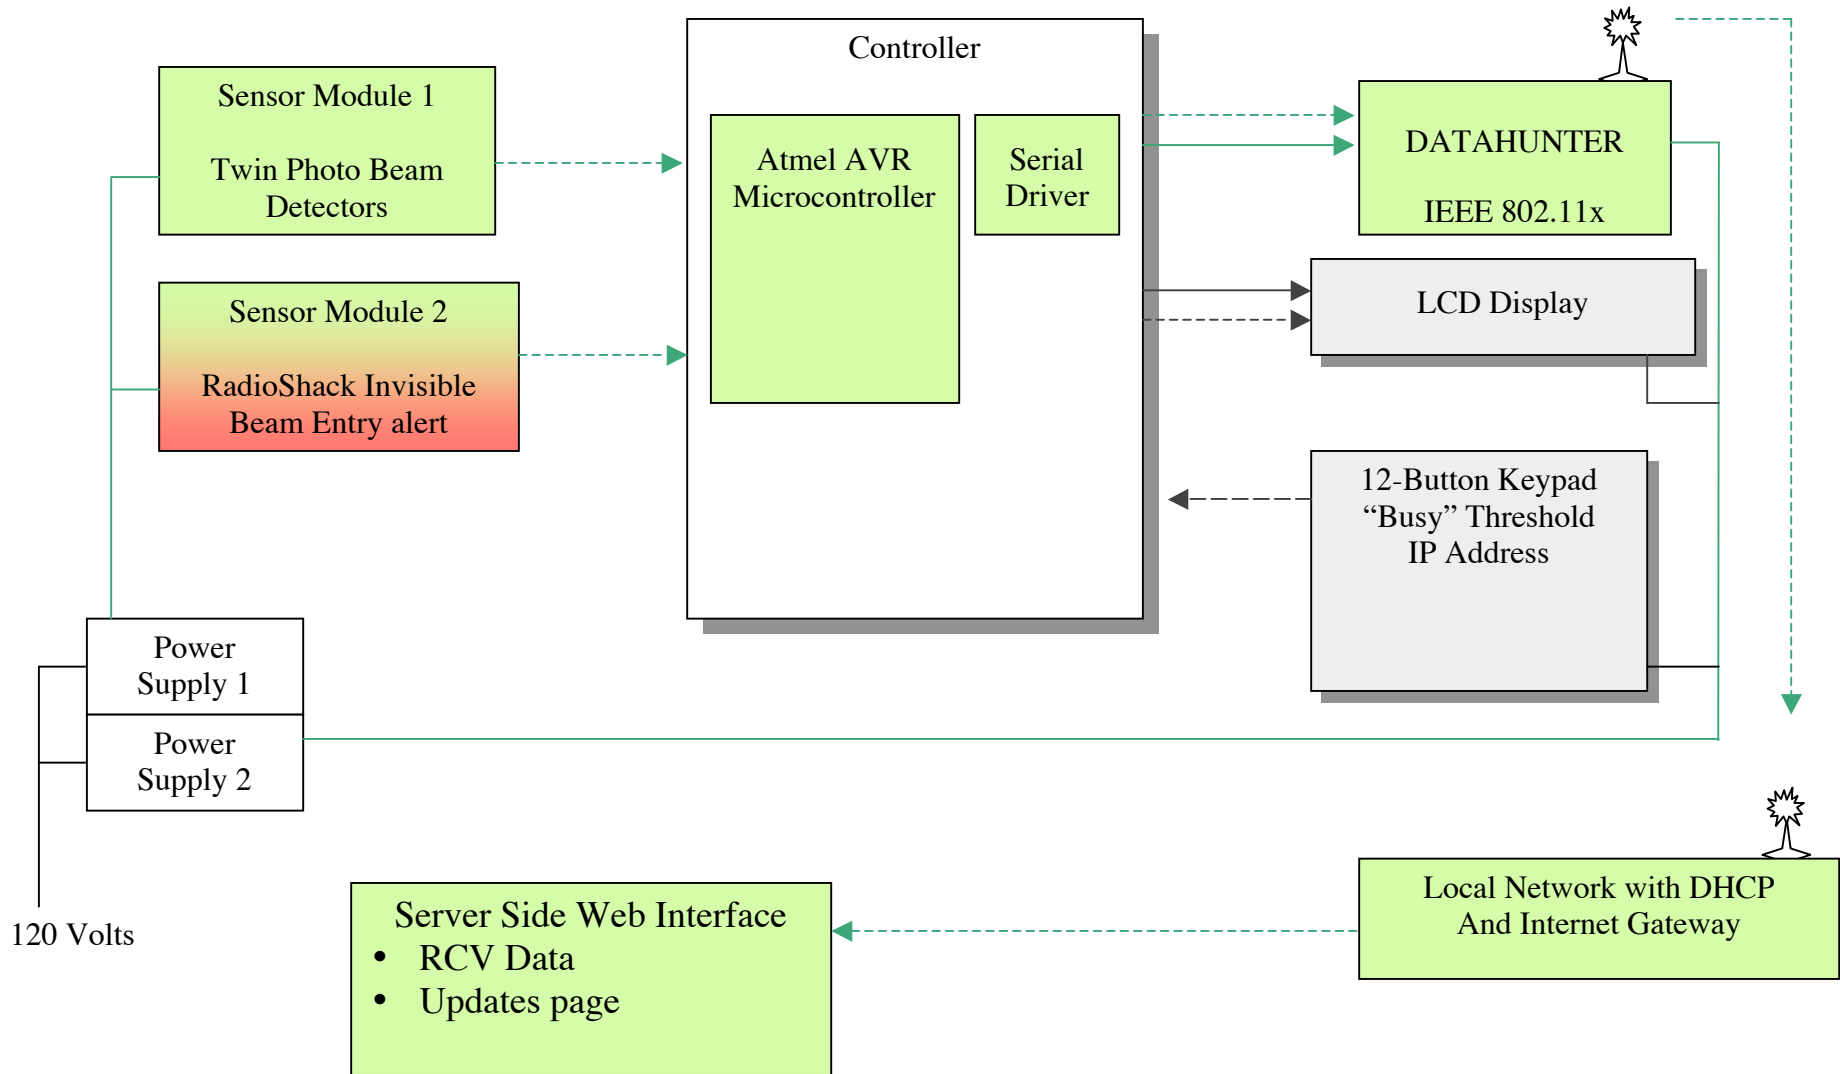

# Web Enabled Patron Queuing System Updated Block Diagram

- - - -> Data  
 ———> Control  
 Green Completed  
 Red TBC